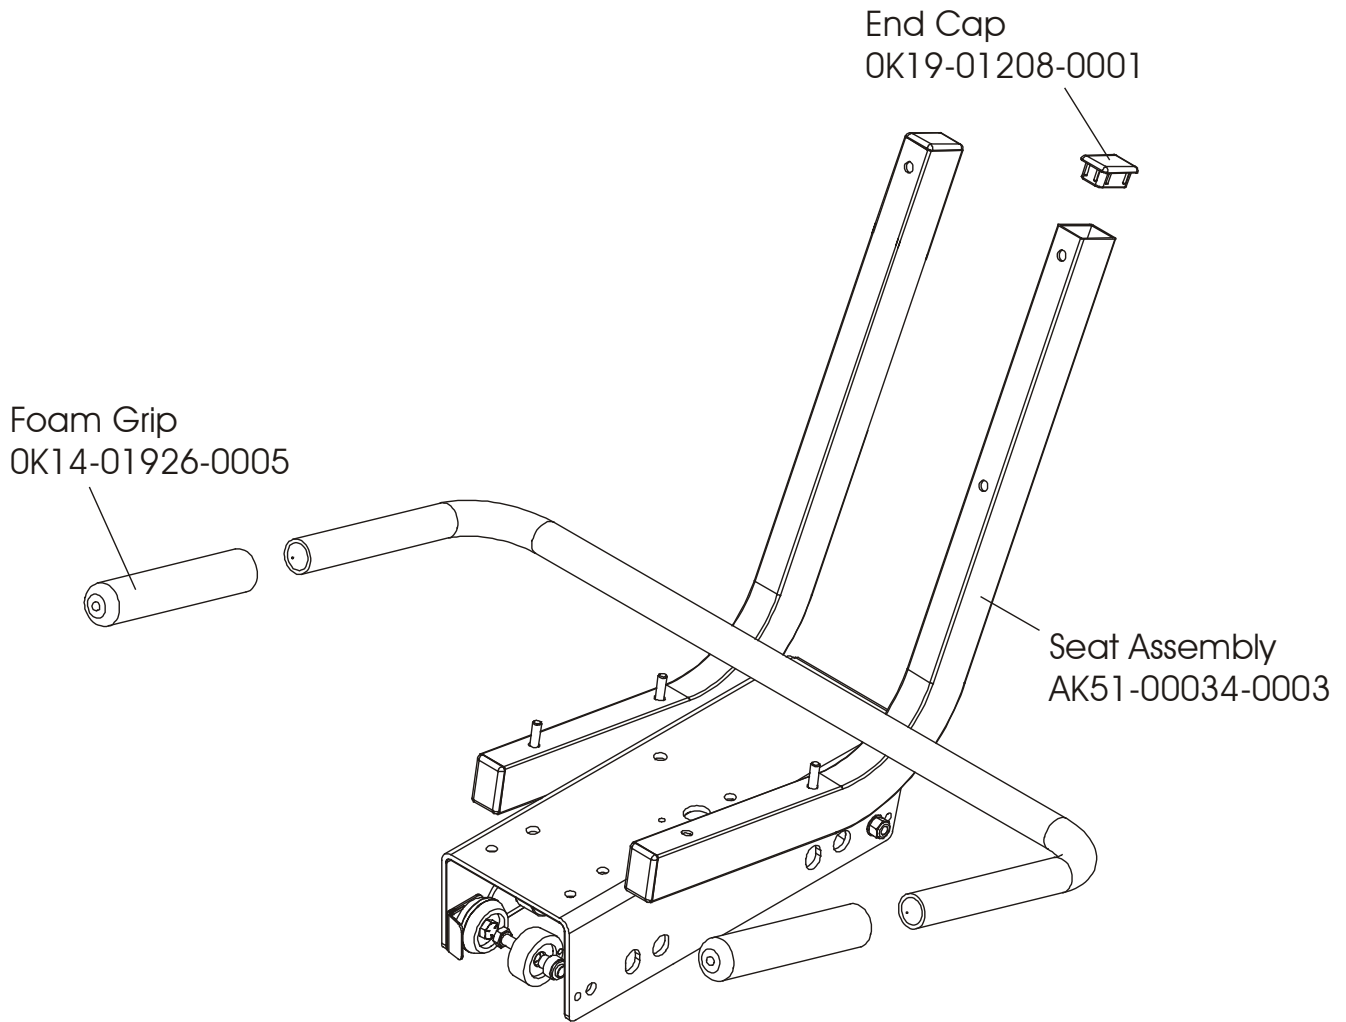

ARCTIC SILVER 93R
Seat Assembly

93R-0XXX-02
S/N CCN10000 and UP