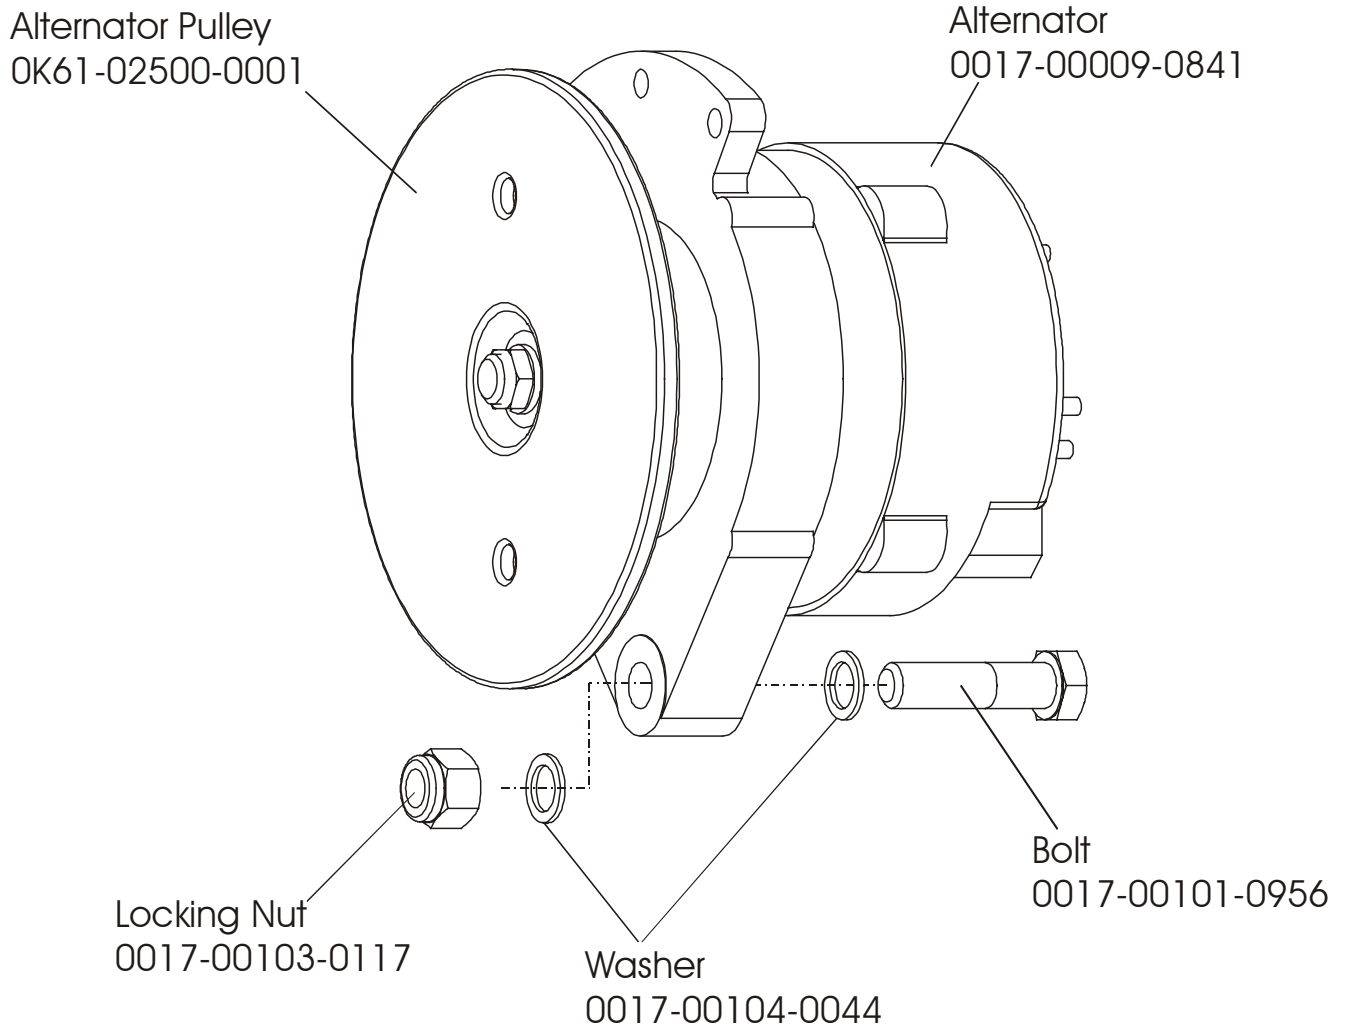

ARCTIC SILVER 93R
Power Control Board

93R-0XXX-02
S/N CCN100000 and UP

Assembly Number - AK39-00022-0001

ARCTIC SILVER 93R
Alternator w/Pulley Assembly

93R-0XXX-02
S/N CCN100000 and UP

Assembly Number – AK63-00093-0000

ARCTIC SILVER 93R
Crank Shaft and Bearing Assembly

93R-0XXX-02
S/N CCN100000 and UP

Kit Number – GK63-00002-0006

ARCTIC SILVER 93R
Intermediate Shaft and Bearing Assembly

93R-0XXX-02
S/N CCN100000 and UP

Kit Number – GK63-00002-0007