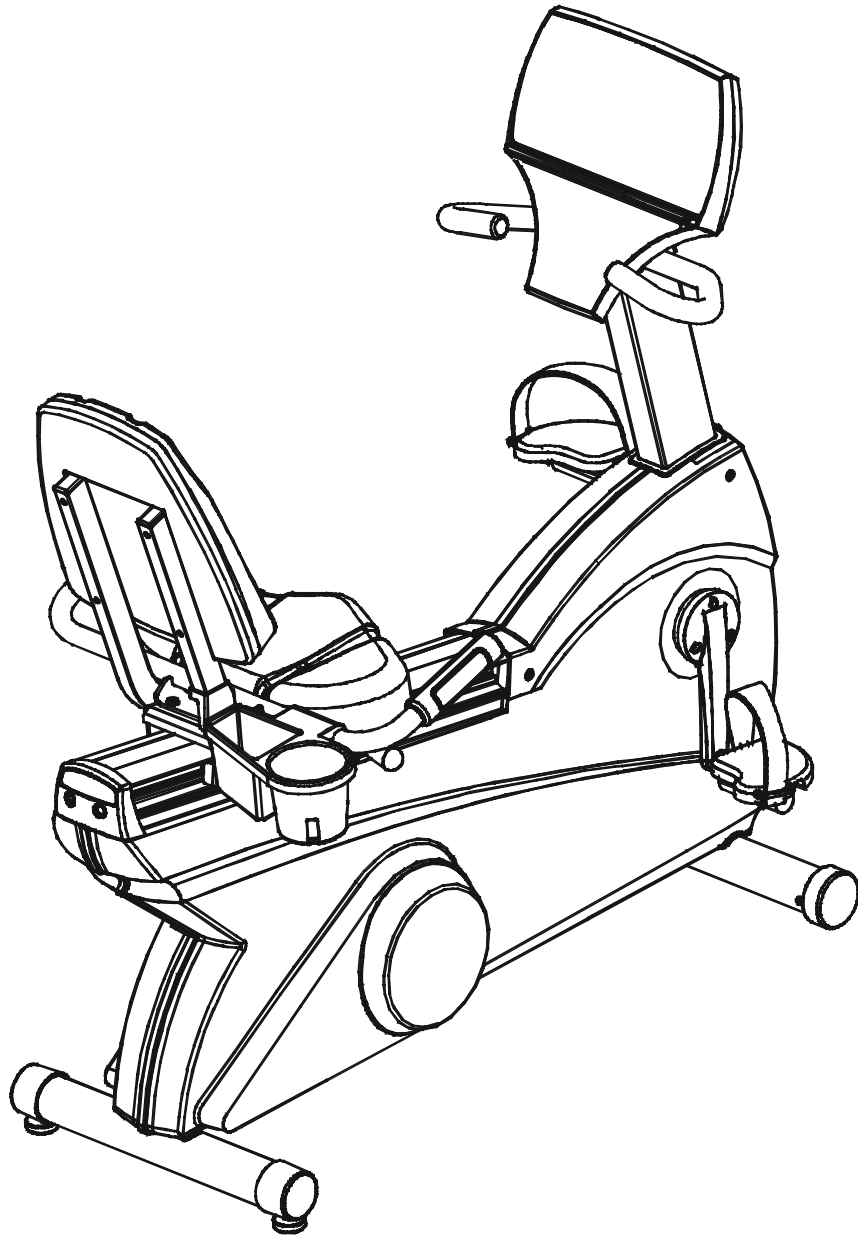

Life Fitness

Arctic Silver 93R Recumbent Bike

Customer Support Services
PARTS MANUAL

ARCTIC SILVER 93R
REFERENCES

93R-0XXX-02
S/N CCN100000 and UP

OPERATION MANUAL	M051-00K39-A020
NETWORK C-SAFE KIT	GK63-00002-0003
HARDWARE BAG	GK39-00002-0008
TOUCH UP PAINT: SPRAY CAN .5 OZ BOTTLE W/APPLICATOR .33 OZ PEN	0017-00008-0204 0017-00008-0205 0017-00008-0206
SERVICE MANUAL	M051-00K39-A012

	Page
CONSOLE COMPONENTS	4
CONSOLE SUPPORT ASSEMBLY	5
SHROUDS, END CAP, CRANKARMS AND PEDALS	6
BELTS AND 6V BATTERY	7
RESISTOR ASSEMBLY	8
POWER CONTROL BOARD	9
ALTERNATOR W/PULLEY	10
CRANKSHAFT AND BEARING ASSEMBLY	11
INTERMEDIATE SHAFT AND BEARING ASSEMBLY	12
IDLER BRACKET ASSEMBLY	13
SEAT ASSEMBLY	14
SEAT BOTTOM ASSEMBLY	15
SEAT FRAME ASSEMBLY	16
SEAT PADS AND ACCESSORY TRAY	17
EXTRUSION ASSEMBLY	18
SEAT LOCKING ASSEMBLY	19
WHEEL AND LEVELER	20
CABLES	21