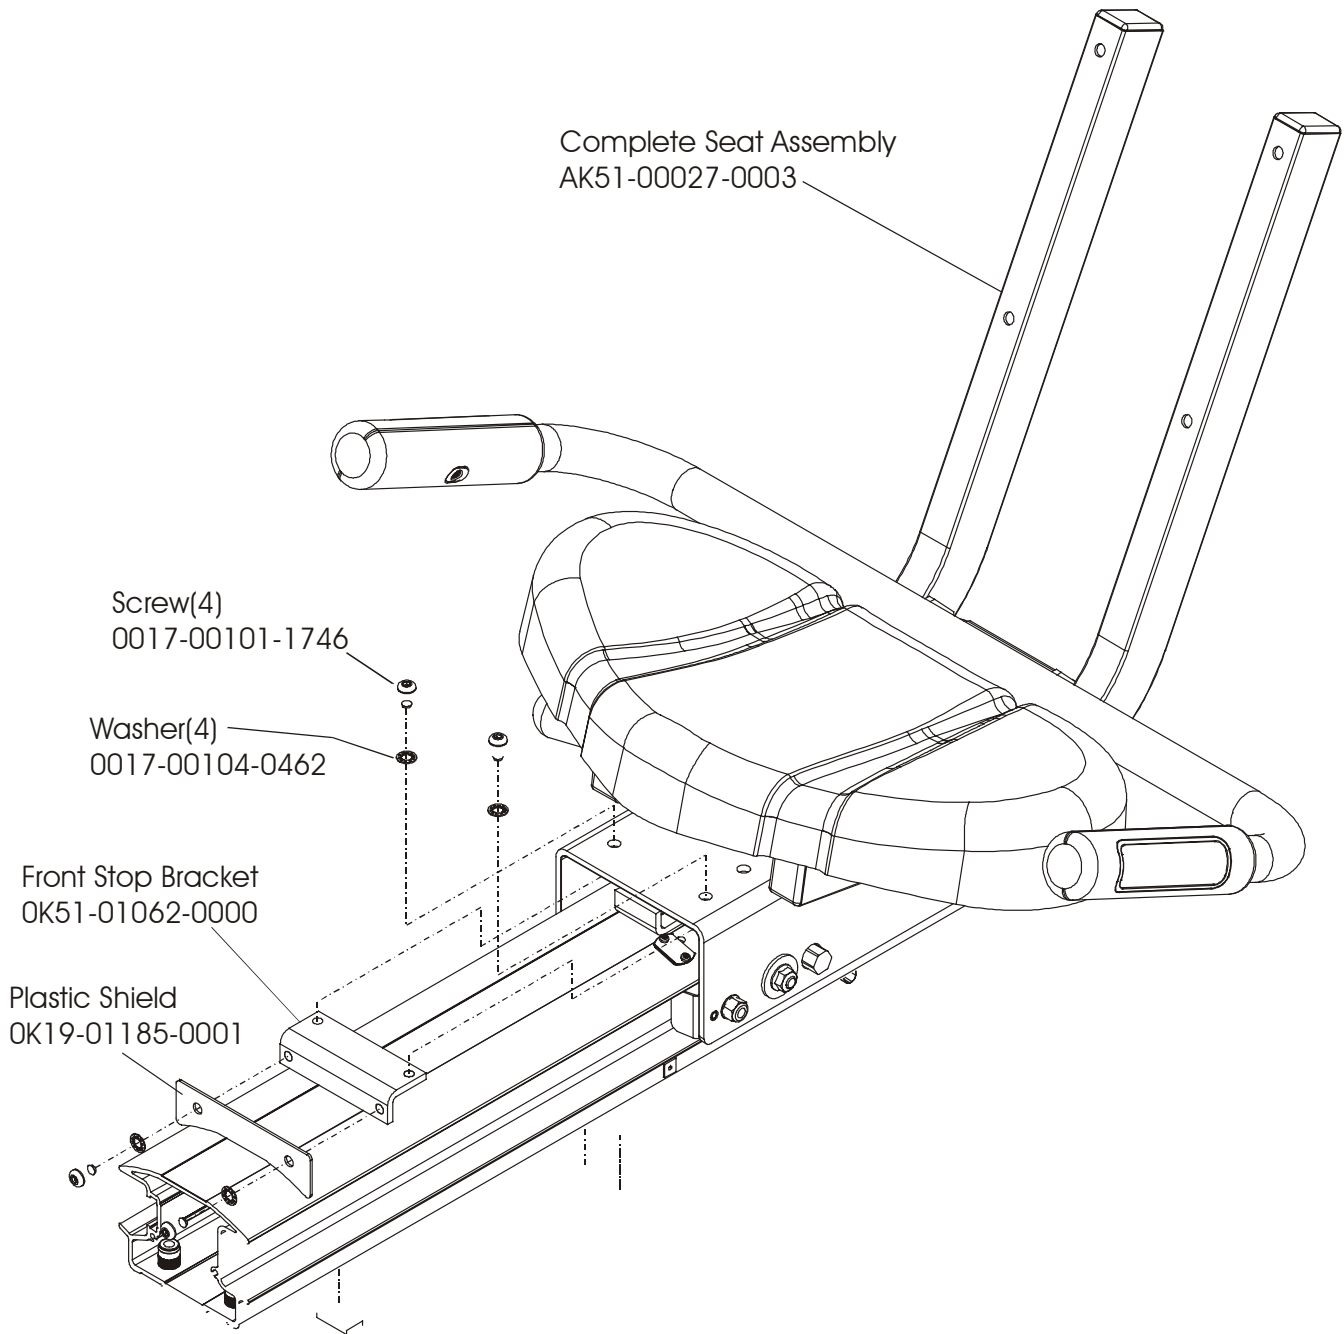

ARCTIC SILVER 93R
Seat Frame Assembly

93R-0XXX-02
S/N CCN100000 and UP