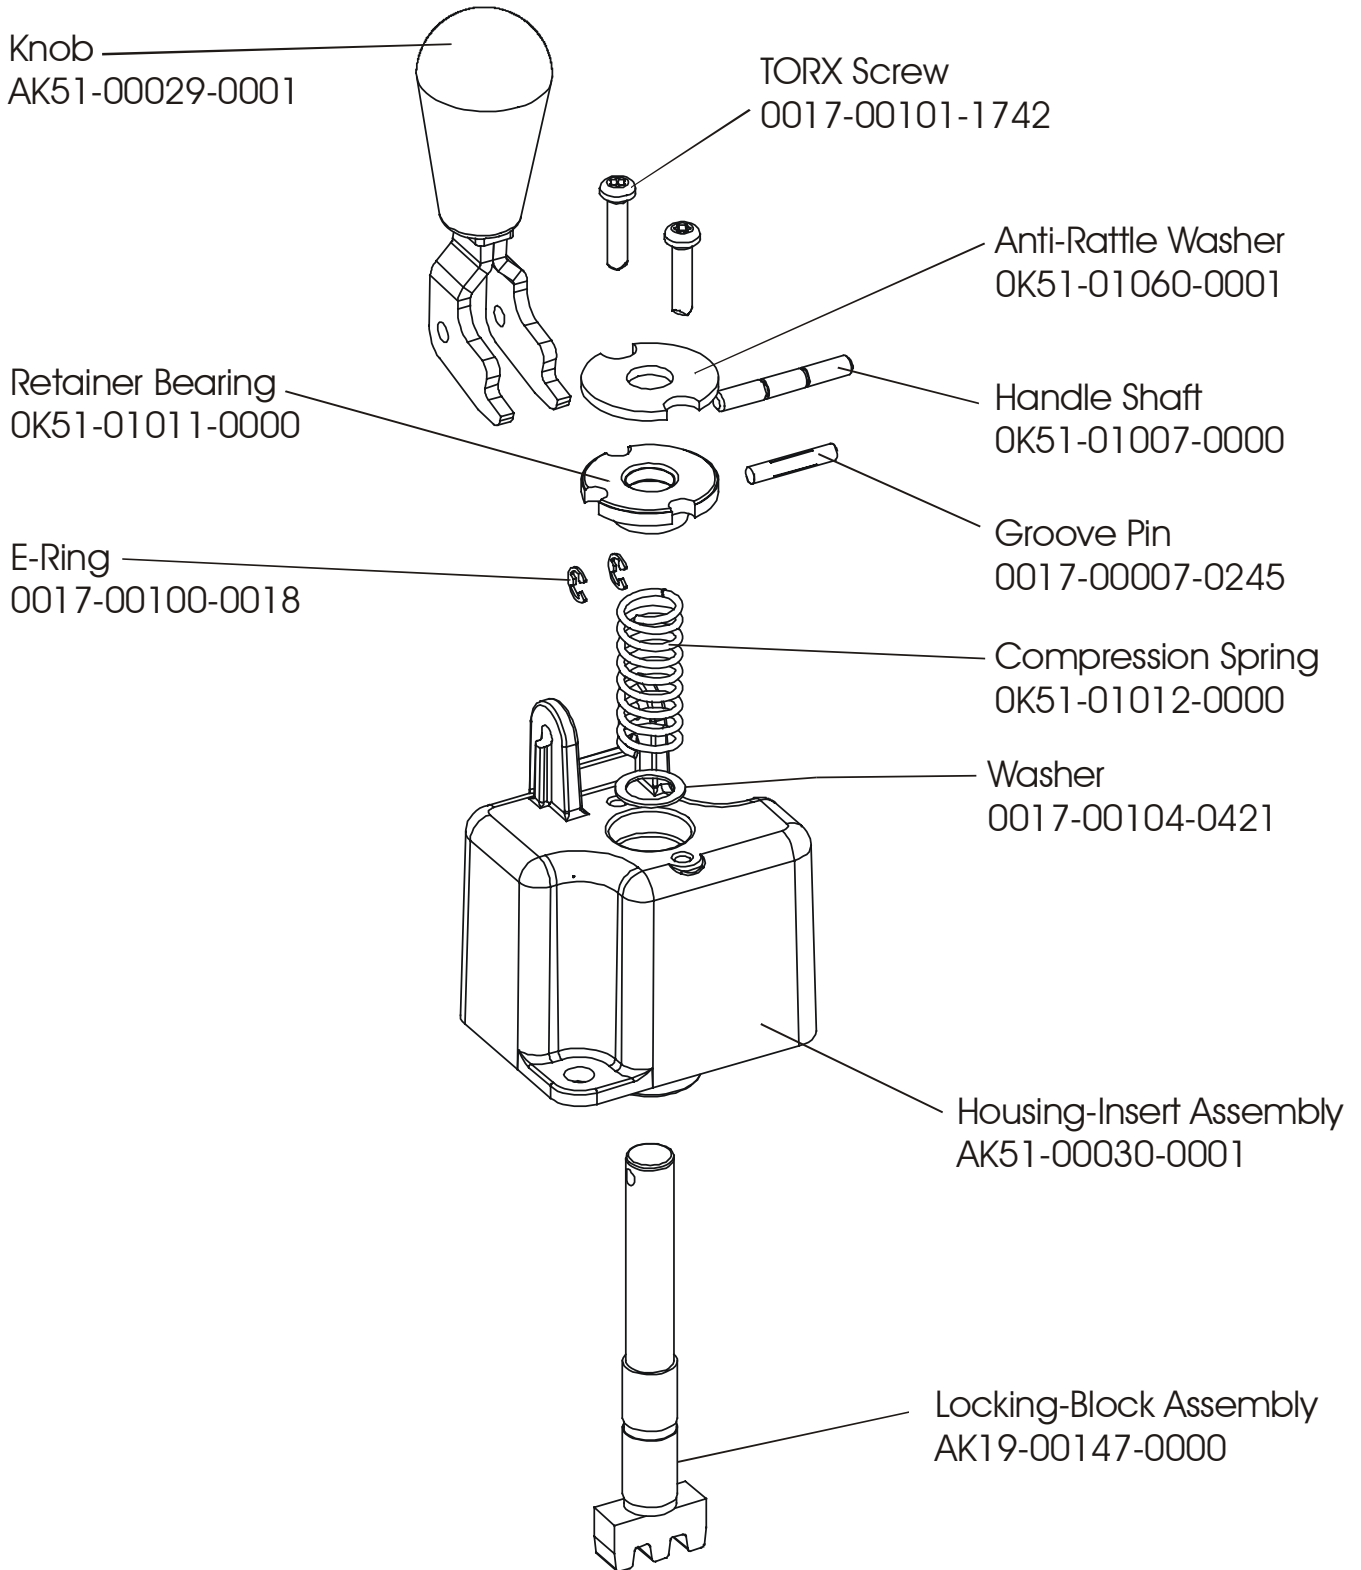

ARCTIC SILVER 93R
Power Control Board

93R-0XXX-02
S/N CCN100000 and UP

Assembly Number - AK39-00022-0001

ARCTIC SILVER 93R
Alternator w/Pulley Assembly

93R-0XXX-02
S/N CCN100000 and UP

Assembly Number – AK63-00093-0000

93R-0XXX-02
S/N CCN100000 and UP

ARCTIC SILVER 93R
Seat Pads and Accessory Tray

93R-0XXX-02
S/N CCN100000 and UP

ARCTIC SILVER 93R

Extrusion Assembly – AK39-00027-0006

93R-0XXX-02

S/N CCN100000 and UP

ARCTIC SILVER 93R

Locking Assembly – AK51-00053-0001

93R-0XXX-02

S/N CCN100000 and UP

ARCTIC SILVER 93R
Wheel and Leveler

93R-0XXX-02
S/N CCN100000 and UP

ARCTIC SILVER 93R

Cables

93R-0XXX-02
S/N CCN100000 and UP