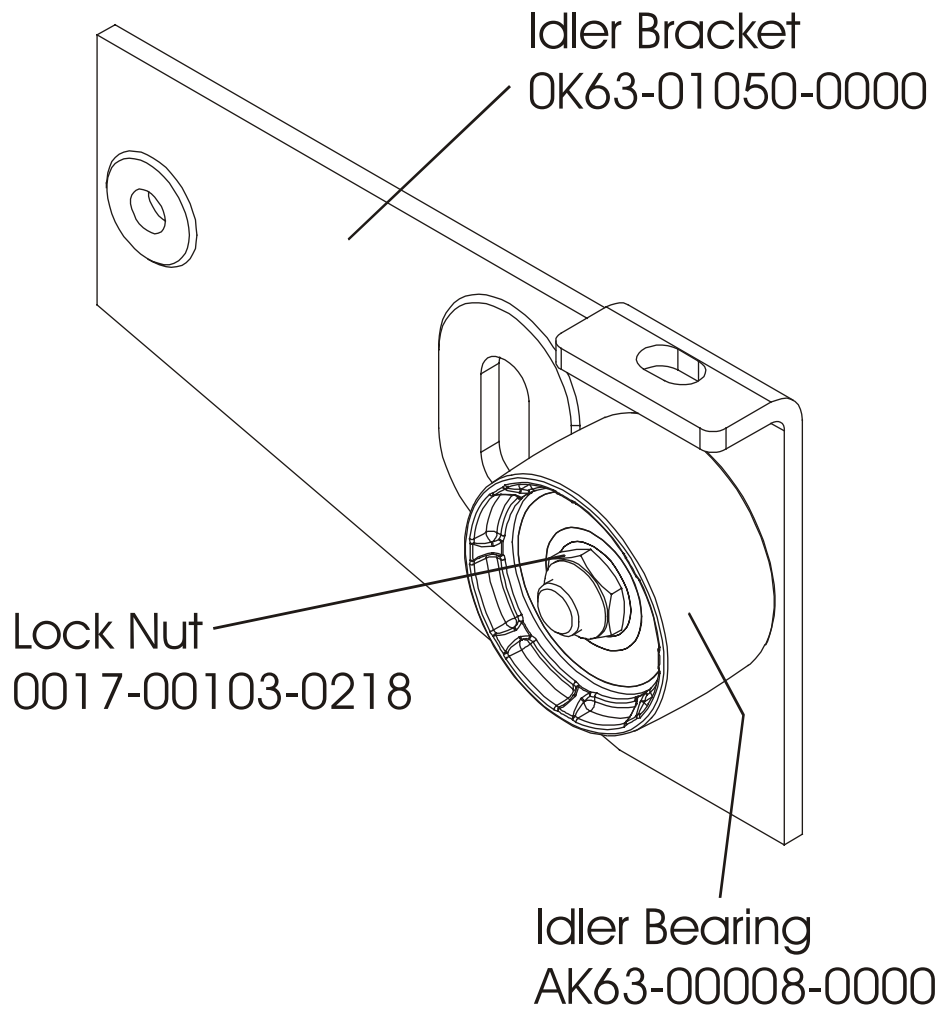

Idler Bracket Assembly – AK63-00021-0000