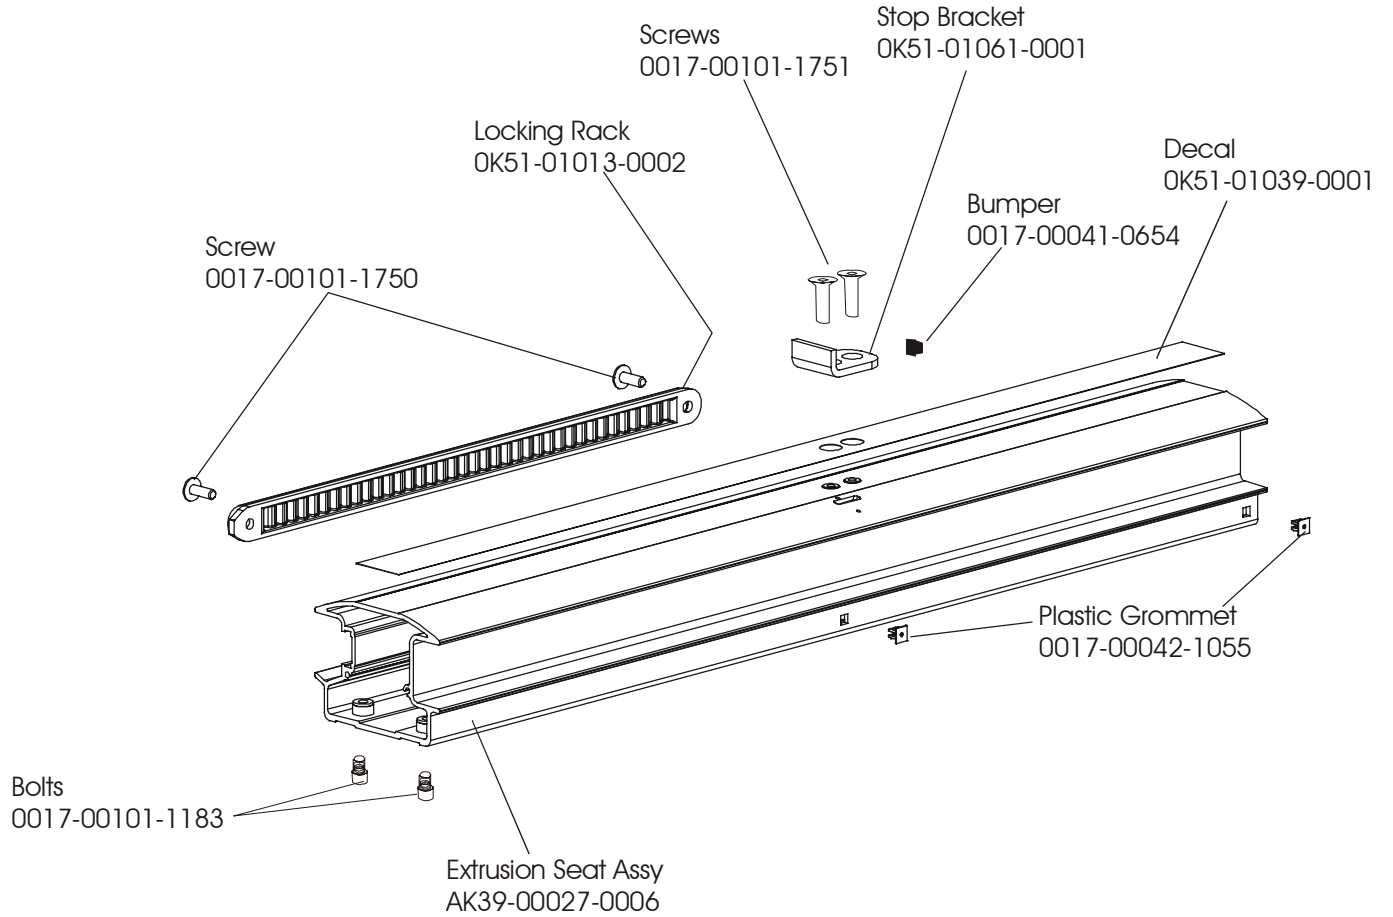

93R-0XXX-02
S/N CCN100000 and UP

ARCTIC SILVER 93R
Seat Pads and Accessory Tray

93R-0XXX-02
S/N CCN100000 and UP

ARCTIC SILVER 93R

Extrusion Assembly – AK39-00027-0006

93R-0XXX-02

S/N CCN100000 and UP

ARCTIC SILVER 93R