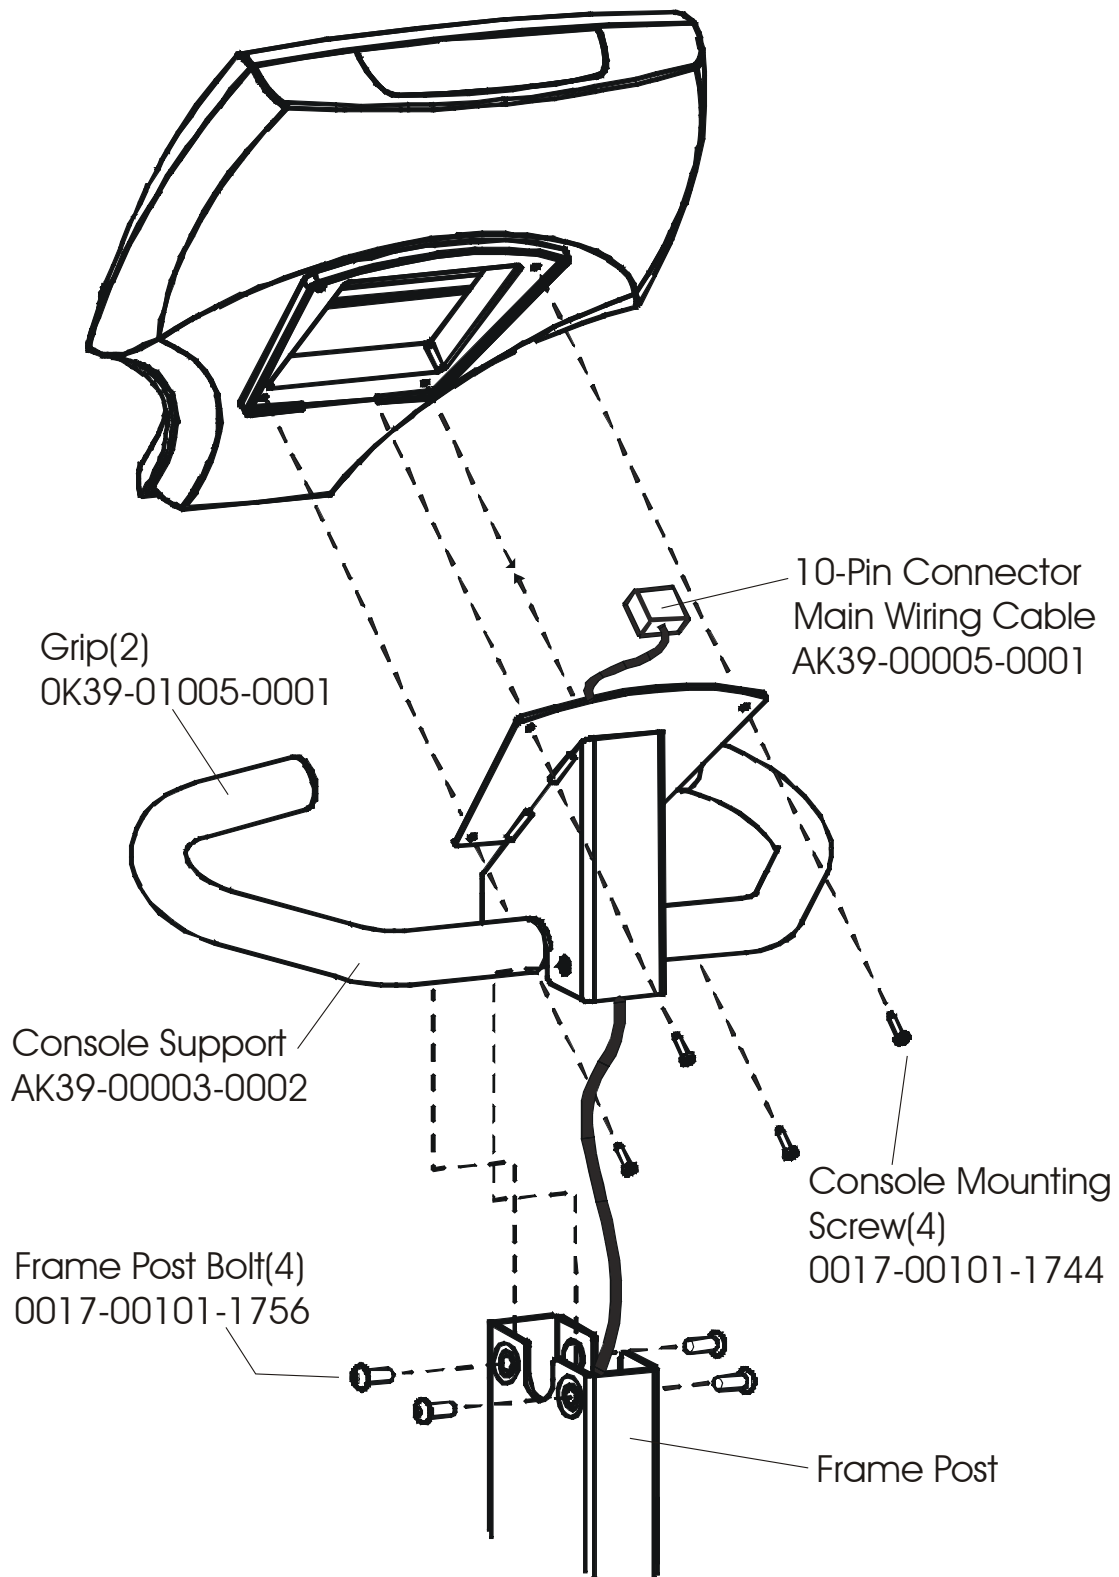

Life Fitness

Arctic Silver 93R Recumbent Bike

Customer Support Services
PARTS MANUAL

ARCTIC SILVER 93R
REFERENCES

93R-0XXX-02
S/N CCN100000 and UP

OPERATION MANUAL	M051-00K39-A020
NETWORK C-SAFE KIT	GK63-00002-0003
HARDWARE BAG	GK39-00002-0008
TOUCH UP PAINT: SPRAY CAN .5 OZ BOTTLE W/APPLICATOR .33 OZ PEN	0017-00008-0204 0017-00008-0205 0017-00008-0206
SERVICE MANUAL	M051-00K39-A012

	Page
CONSOLE COMPONENTS	4
CONSOLE SUPPORT ASSEMBLY	5
SHROUDS, END CAP, CRANKARMS AND PEDALS	6
BELTS AND 6V BATTERY	7
RESISTOR ASSEMBLY	8
POWER CONTROL BOARD	9
ALTERNATOR W/PULLEY	10
CRANKSHAFT AND BEARING ASSEMBLY	11
INTERMEDIATE SHAFT AND BEARING ASSEMBLY	12
IDLER BRACKET ASSEMBLY	13
SEAT ASSEMBLY	14
SEAT BOTTOM ASSEMBLY	15
SEAT FRAME ASSEMBLY	16
SEAT PADS AND ACCESSORY TRAY	17
EXTRUSION ASSEMBLY	18
SEAT LOCKING ASSEMBLY	19
WHEEL AND LEVELER	20
CABLES	21

ARCTIC SILVER 93R
Console Components

93R-0XXX-02
S/N CCN100000 and UP

Console Assembly	Overlay/Bezel/Switch Assy.	Upper Overlay	Lower Overlay
AK39-00071-0001 Eng Met	AK63-00166-0001 Eng Met	0K63-01284-0001 Eng Met	0K63-01286-0001 Eng Met
AK39-00071-0003 Ger Met	AK63-00166-0003 Ger Met	0K63-01284-0003 Ger Met	0K63-01286-0003 Ger Met
AK39-00071-0004 Spn Met	AK63-00166-0004 Spn Met	0K63-01284-0004 Spn Met	0K63-01286-0004 Spn Met
AK39-00071-0006 Jap Met	AK63-00166-0006 Jap Met	0K63-01284-0006 Jap Met	0K63-01286-0006 Jap Met
AK39-00071-0007 Frn Met	AK63-00166-0007 Frn Met	0K63-01284-0007 Frn Met	0K63-01286-0007 Frn Met
AK39-00071-0008 Itl Met	AK63-00166-0008 Itl Met	0K63-01284-0008 Itl Met	0K63-01286-0008 Itl Met
AK39-00071-0009 Dut Met	AK63-00166-0009 Dut Met	0K63-01284-0009 Dut Met	0K63-01286-0009 Dut Met
AK39-00071-0010 Por Met	AK63-00166-0010 Por Met	0K63-01284-0010 Por Met	0K63-01286-0010 Por Met

ARCTIC SILVER 93R
Power Control Board

93R-0XXX-02
S/N CCN100000 and UP

Assembly Number - AK39-00022-0001

ARCTIC SILVER 93R
Alternator w/Pulley Assembly

93R-0XXX-02
S/N CCN100000 and UP

Assembly Number – AK63-00093-0000