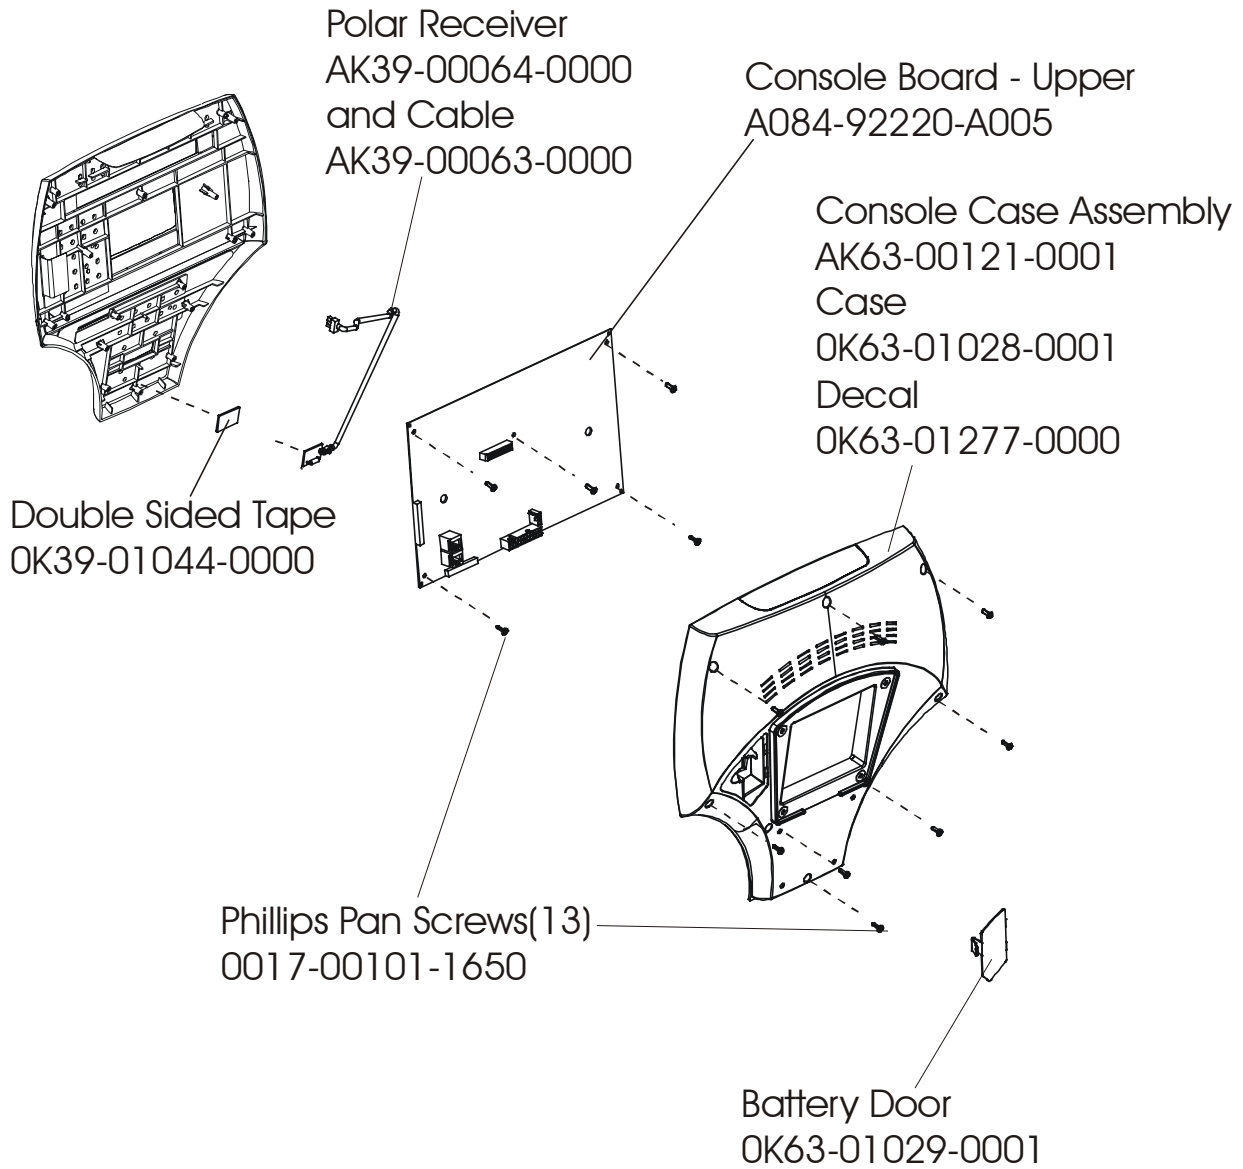

ARCTIC SILVER 93R
Console Components

93R-0XXX-02
S/N CCN100000 and UP

Console Assembly	Overlay/Bezel/Switch Assy.	Upper Overlay	Lower Overlay
AK39-00071-0001 Eng Met	AK63-00166-0001 Eng Met	0K63-01284-0001 Eng Met	0K63-01286-0001 Eng Met
AK39-00071-0003 Ger Met	AK63-00166-0003 Ger Met	0K63-01284-0003 Ger Met	0K63-01286-0003 Ger Met
AK39-00071-0004 Spn Met	AK63-00166-0004 Spn Met	0K63-01284-0004 Spn Met	0K63-01286-0004 Spn Met
AK39-00071-0006 Jap Met	AK63-00166-0006 Jap Met	0K63-01284-0006 Jap Met	0K63-01286-0006 Jap Met
AK39-00071-0007 Frn Met	AK63-00166-0007 Frn Met	0K63-01284-0007 Frn Met	0K63-01286-0007 Frn Met
AK39-00071-0008 Itl Met	AK63-00166-0008 Itl Met	0K63-01284-0008 Itl Met	0K63-01286-0008 Itl Met
AK39-00071-0009 Dut Met	AK63-00166-0009 Dut Met	0K63-01284-0009 Dut Met	0K63-01286-0009 Dut Met
AK39-00071-0010 Por Met	AK63-00166-0010 Por Met	0K63-01284-0010 Por Met	0K63-01286-0010 Por Met