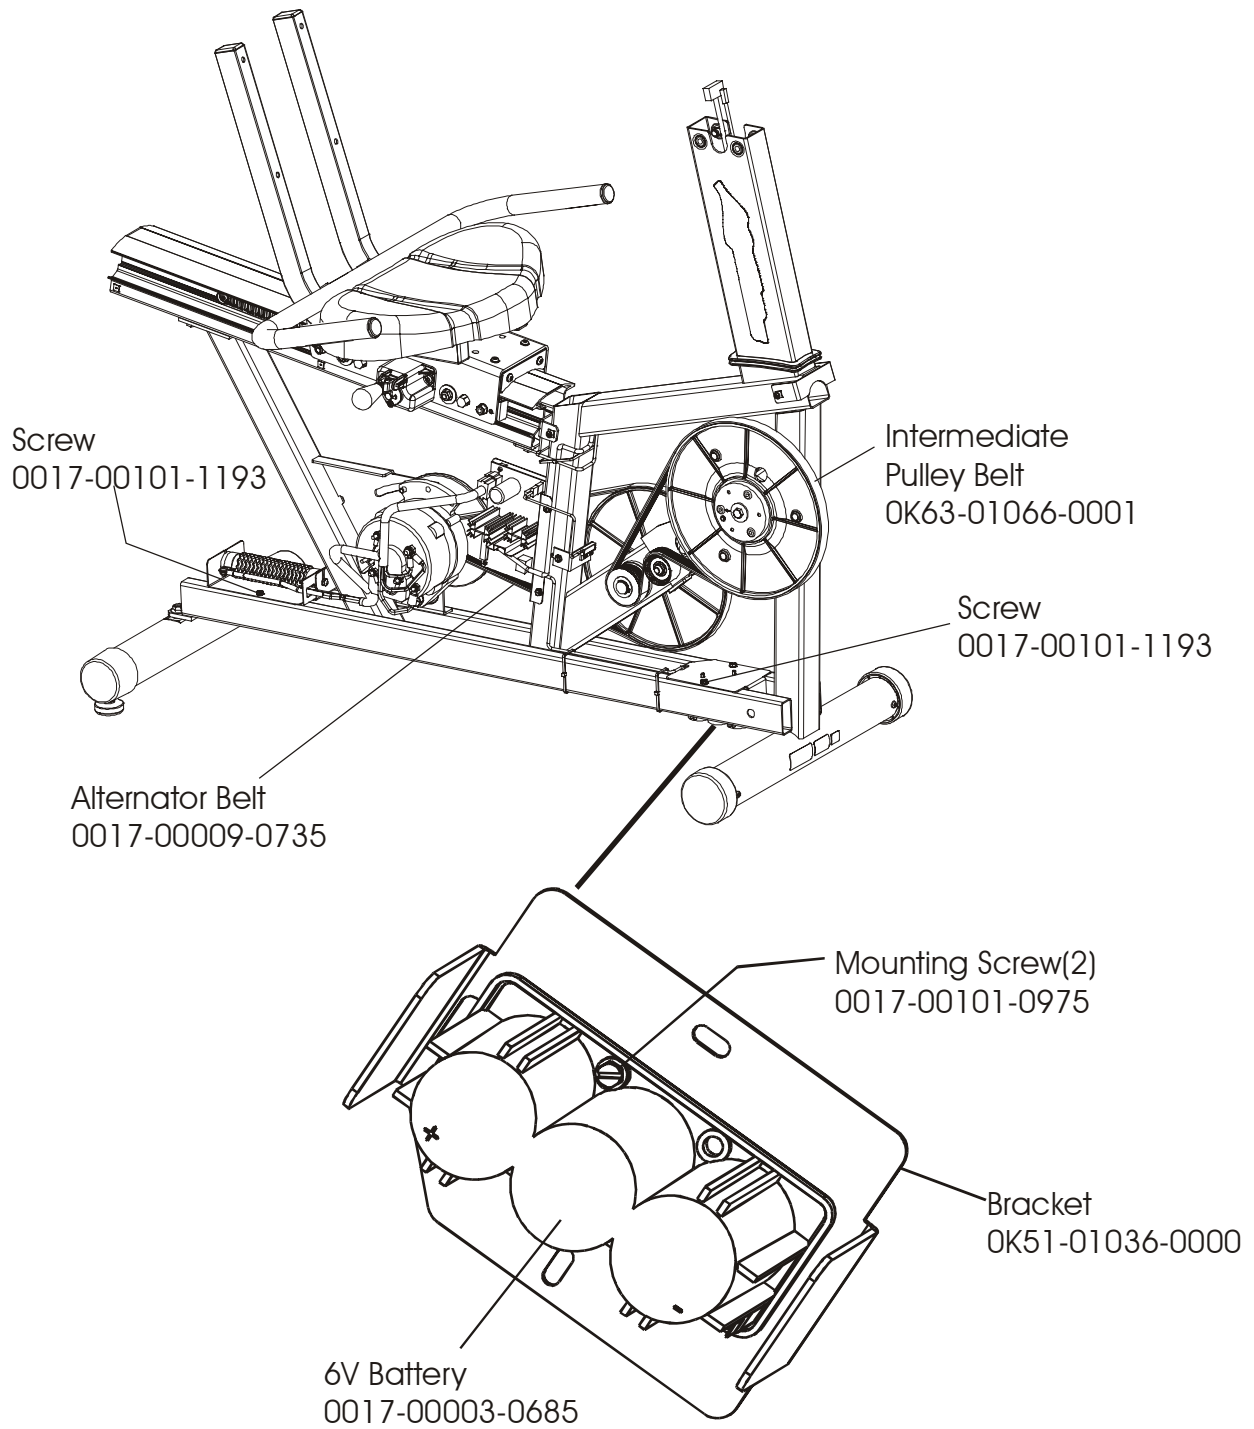

	Page
CONSOLE COMPONENTS	4
CONSOLE SUPPORT ASSEMBLY	5
SHROUDS, END CAP, CRANKARMS AND PEDALS	6
BELTS AND 6V BATTERY	7
RESISTOR ASSEMBLY	8
POWER CONTROL BOARD	9
ALTERNATOR W/PULLEY	10
CRANKSHAFT AND BEARING ASSEMBLY	11
INTERMEDIATE SHAFT AND BEARING ASSEMBLY	12
IDLER BRACKET ASSEMBLY	13
SEAT ASSEMBLY	14
SEAT BOTTOM ASSEMBLY	15
SEAT FRAME ASSEMBLY	16
SEAT PADS AND ACCESSORY TRAY	17
EXTRUSION ASSEMBLY	18
SEAT LOCKING ASSEMBLY	19
WHEEL AND LEVELER	20
CABLES	21

ARCTIC SILVER 93R
Shrouds, End Cap and Pedals

93R-0XXX-02
S/N CCN100000 and UP

ARCTIC SILVER 93R

Belts

93R-0XXX-02

S/N CCN100000 and UP

ARCTIC SILVER 93R
Resistor Assembly

93R-0XXX-02
S/N CCN100000 and UP

ARCTIC SILVER 93R
Power Control Board

93R-0XXX-02
S/N CCN100000 and UP

Assembly Number - AK39-00022-0001

ARCTIC SILVER 93R
Alternator w/Pulley Assembly

93R-0XXX-02
S/N CCN100000 and UP

Assembly Number – AK63-00093-0000