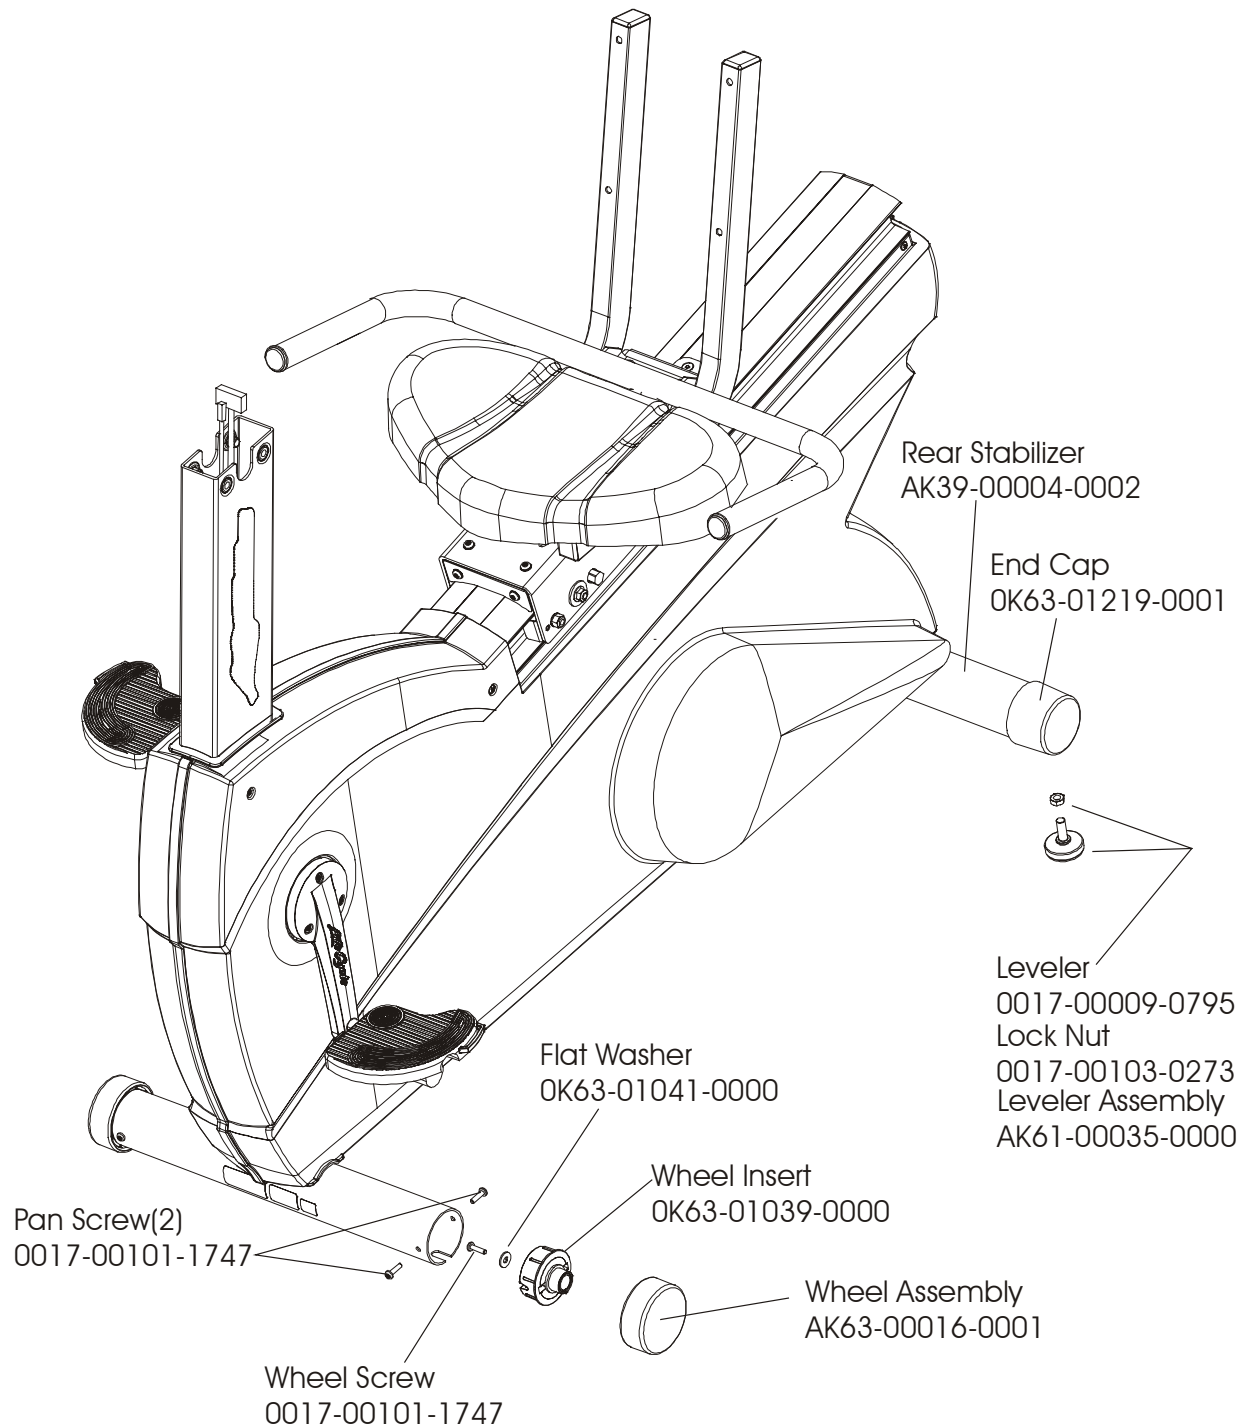

ARCTIC SILVER 93R
Power Control Board

93R-0XXX-02
S/N CCN100000 and UP

Assembly Number - AK39-00022-0001

ARCTIC SILVER 93R
Alternator w/Pulley Assembly

93R-0XXX-02
S/N CCN100000 and UP

Assembly Number – AK63-00093-0000

93R-0XXX-02
S/N CCN100000 and UP

ARCTIC SILVER 93R
Seat Pads and Accessory Tray

93R-0XXX-02
S/N CCN100000 and UP

ARCTIC SILVER 93R

Extrusion Assembly – AK39-00027-0006

93R-0XXX-02

S/N CCN100000 and UP

ARCTIC SILVER 93R

Locking Assembly – AK51-00053-0001

93R-0XXX-02

S/N CCN100000 and UP

ARCTIC SILVER 93R
Wheel and Leveler

93R-0XXX-02
S/N CCN100000 and UP

ARCTIC SILVER 93R

Cables

93R-0XXX-02
S/N CCN100000 and UP