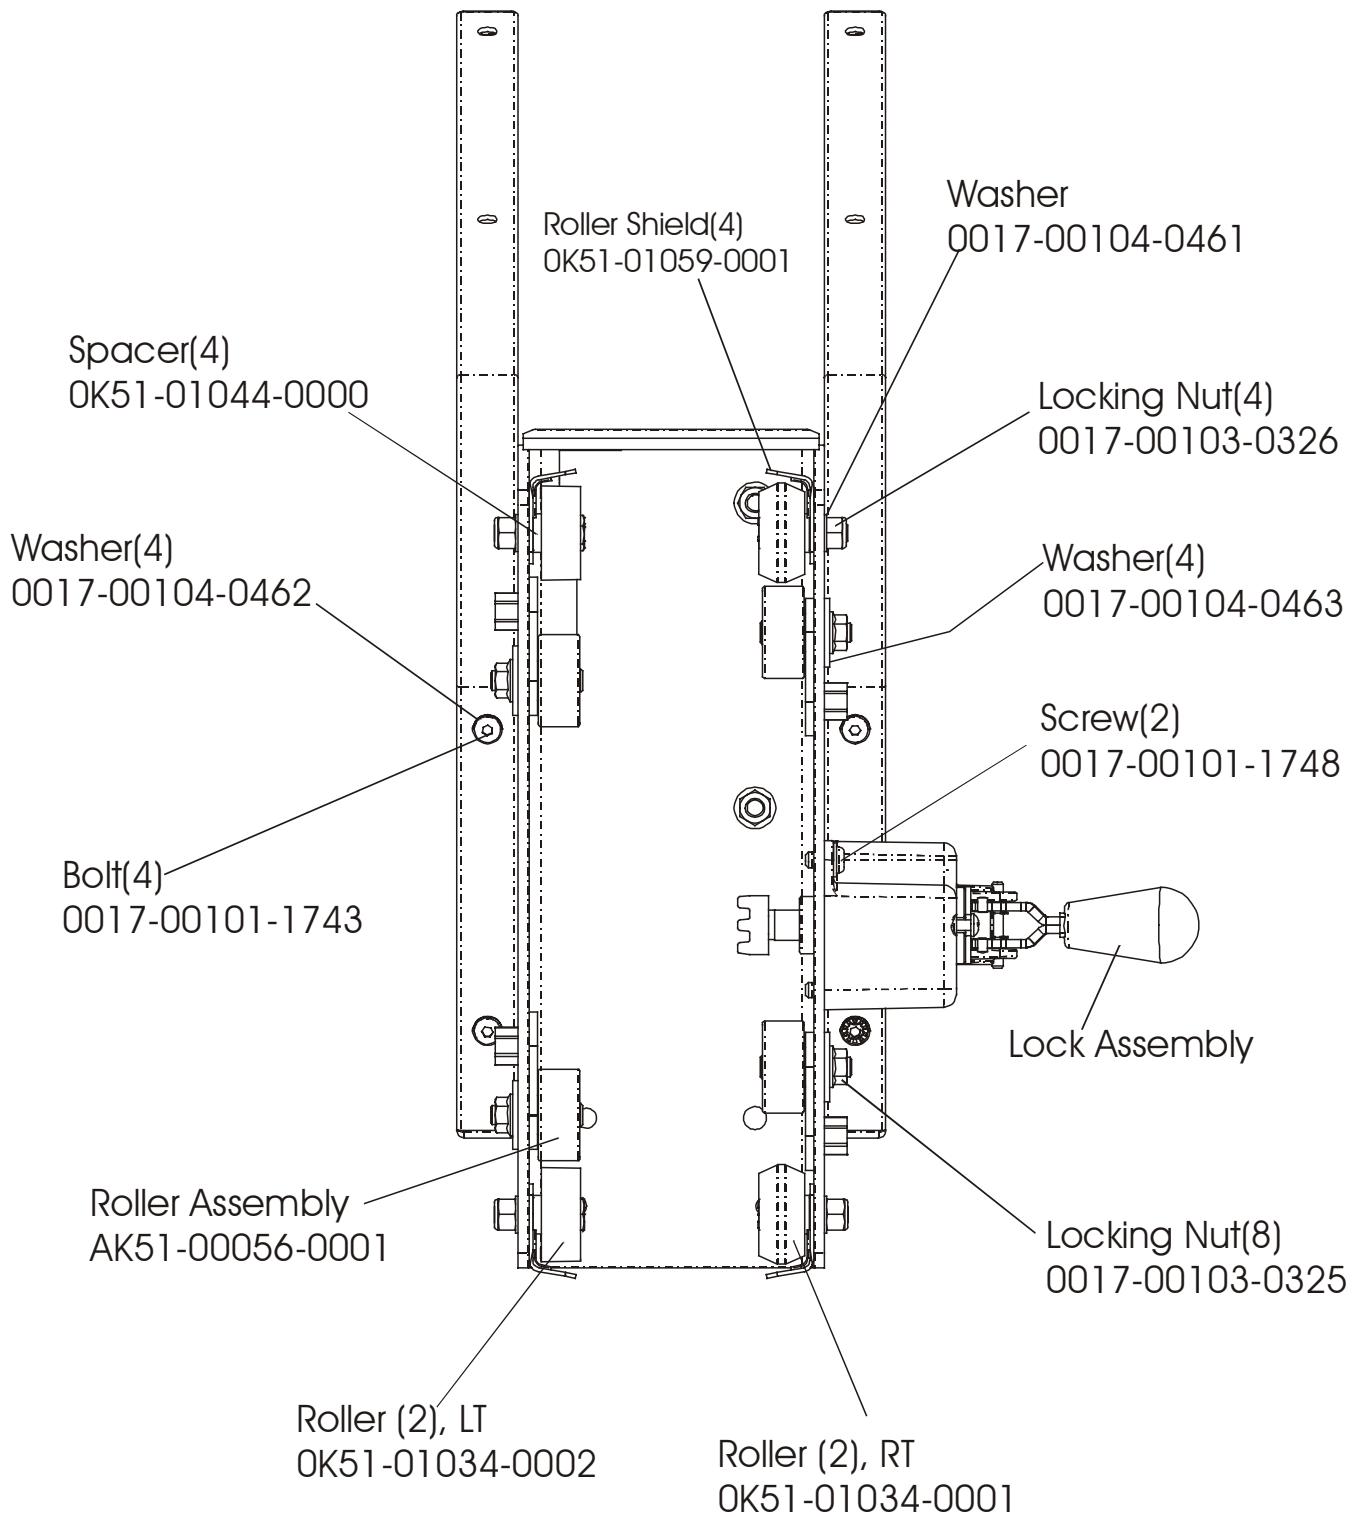

Idler Bracket Assembly – AK63-00021-0000

ARCTIC SILVER 93R
Seat Assembly

93R-0XXX-02
S/N CCN10000 and UP

ARCTIC SILVER 93R
Seat Assembly - Bottom

93R-0XXX-02
S/N CCN10000 and UP

ARCTIC SILVER 93R
Seat Frame Assembly

93R-0XXX-02
S/N CCN100000 and UP

ARCTIC SILVER 93R
Seat Pads and Accessory Tray

93R-0XXX-02
S/N CCN100000 and UP

ARCTIC SILVER 93R

Extrusion Assembly – AK39-00027-0006

93R-0XXX-02

S/N CCN100000 and UP

ARCTIC SILVER 93R