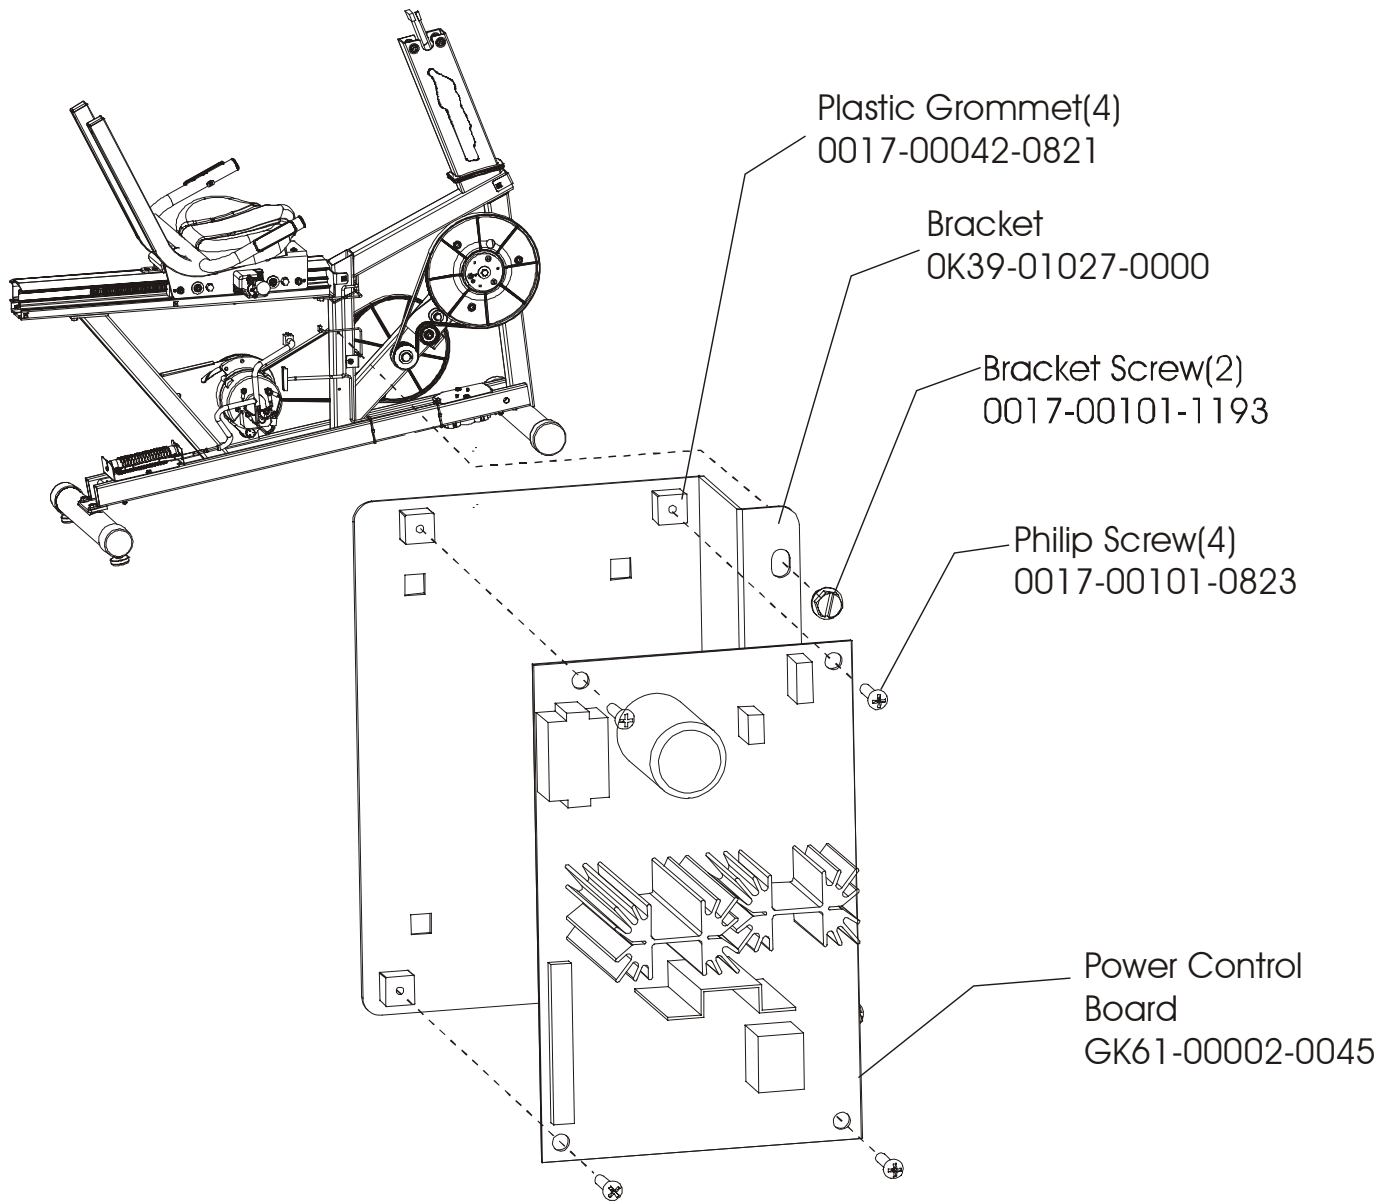

	Page
CONSOLE COMPONENTS	4
CONSOLE SUPPORT ASSEMBLY	5
SHROUDS, END CAP, CRANKARMS AND PEDALS	6
BELTS AND 6V BATTERY	7
RESISTOR ASSEMBLY	8
POWER CONTROL BOARD	9
ALTERNATOR W/PULLEY	10
CRANKSHAFT AND BEARING ASSEMBLY	11
INTERMEDIATE SHAFT AND BEARING ASSEMBLY	12
IDLER BRACKET ASSEMBLY	13
SEAT ASSEMBLY	14
SEAT BOTTOM ASSEMBLY	15
SEAT FRAME ASSEMBLY	16
SEAT PADS AND ACCESSORY TRAY	17
EXTRUSION ASSEMBLY	18
SEAT LOCKING ASSEMBLY	19
WHEEL AND LEVELER	20
CABLES	21

ARCTIC SILVER 93R
Shrouds, End Cap and Pedals

93R-0XXX-02
S/N CCN100000 and UP

ARCTIC SILVER 93R

Belts

93R-0XXX-02

S/N CCN100000 and UP

ARCTIC SILVER 93R
Resistor Assembly

93R-0XXX-02
S/N CCN100000 and UP

ARCTIC SILVER 93R
Power Control Board

93R-0XXX-02
S/N CCN100000 and UP

Assembly Number - AK39-00022-0001

ARCTIC SILVER 93R
Alternator w/Pulley Assembly

93R-0XXX-02
S/N CCN100000 and UP

Assembly Number – AK63-00093-0000