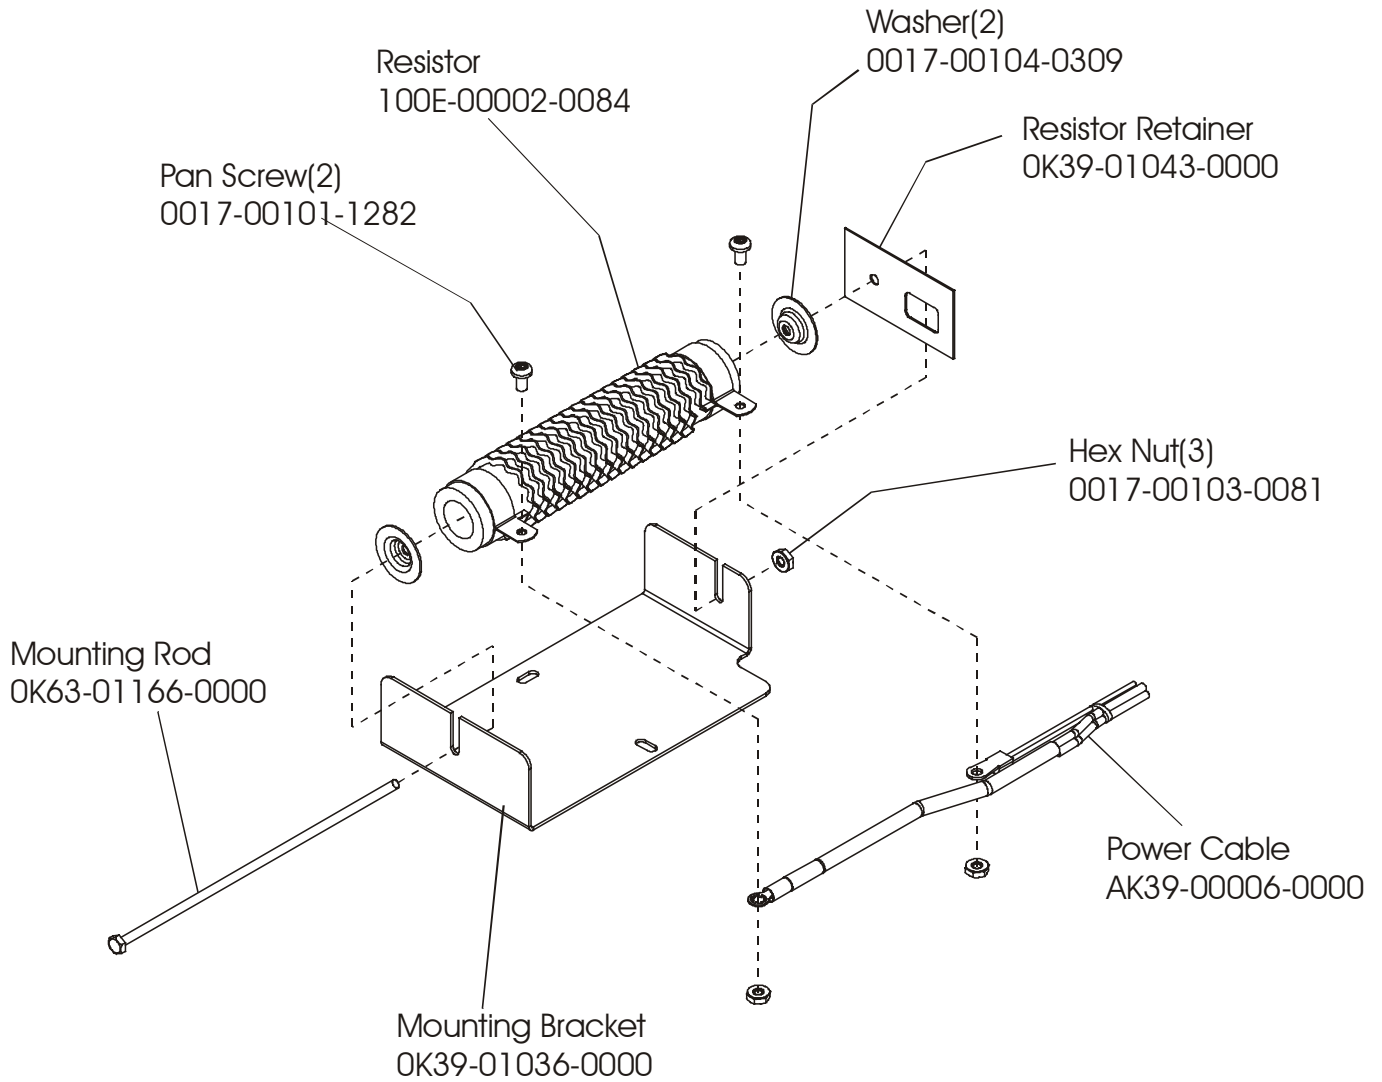

ARCTIC SILVER 93R
Power Control Board

93R-0XXX-02
S/N CCN100000 and UP

Assembly Number - AK39-00022-0001

ARCTIC SILVER 93R
Alternator w/Pulley Assembly

93R-0XXX-02
S/N CCN100000 and UP

Assembly Number – AK63-00093-0000