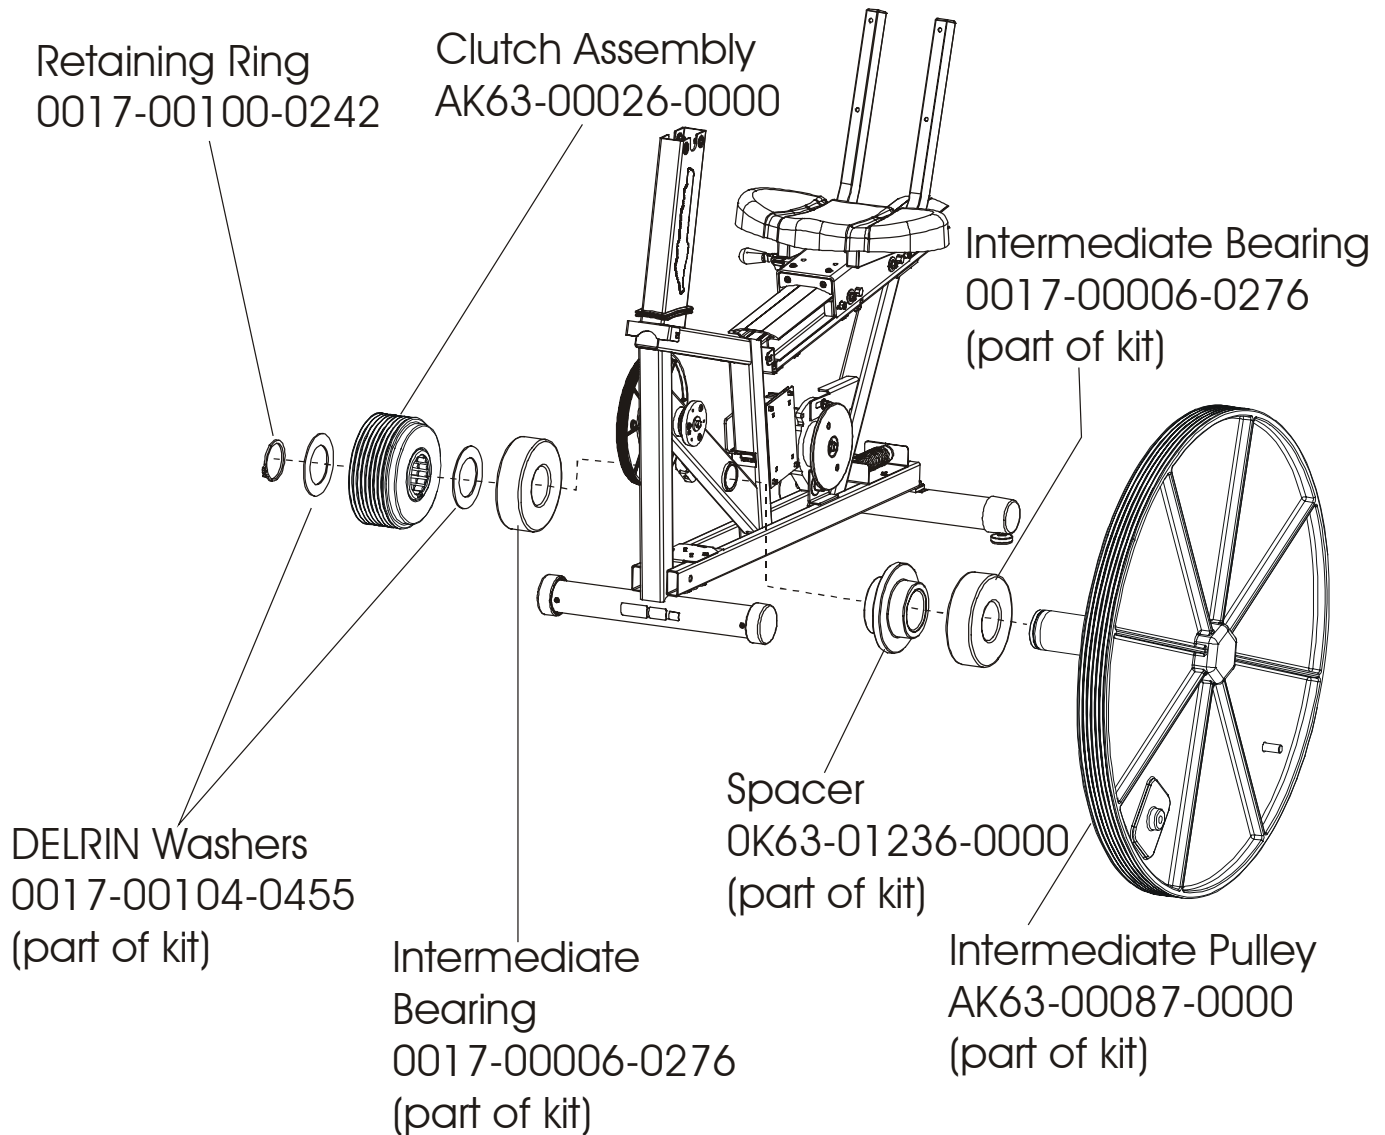

ARCTIC SILVER 93R
Power Control Board

93R-0XXX-02
S/N CCN100000 and UP

Assembly Number - AK39-00022-0001

ARCTIC SILVER 93R
Alternator w/Pulley Assembly

93R-0XXX-02
S/N CCN100000 and UP

Assembly Number – AK63-00093-0000

ARCTIC SILVER 93R
Crank Shaft and Bearing Assembly

93R-0XXX-02
S/N CCN100000 and UP

Kit Number – GK63-00002-0006

ARCTIC SILVER 93R
Intermediate Shaft and Bearing Assembly

93R-0XXX-02
S/N CCN100000 and UP

Kit Number – GK63-00002-0007