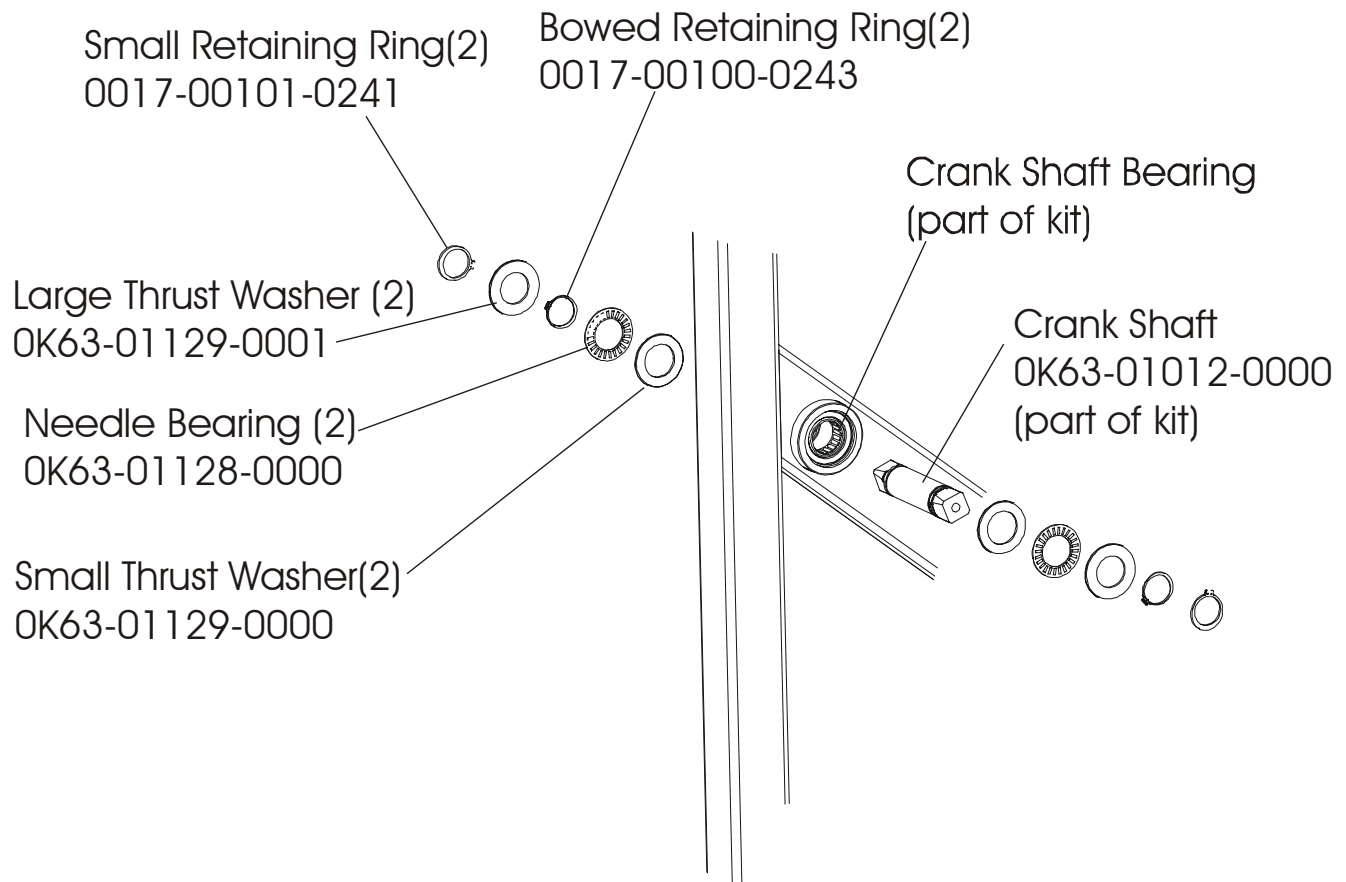

ARCTIC SILVER 93R
Crank Shaft and Bearing Assembly

93R-0XXX-02
S/N CCN100000 and UP

Kit Number – GK63-00002-0006