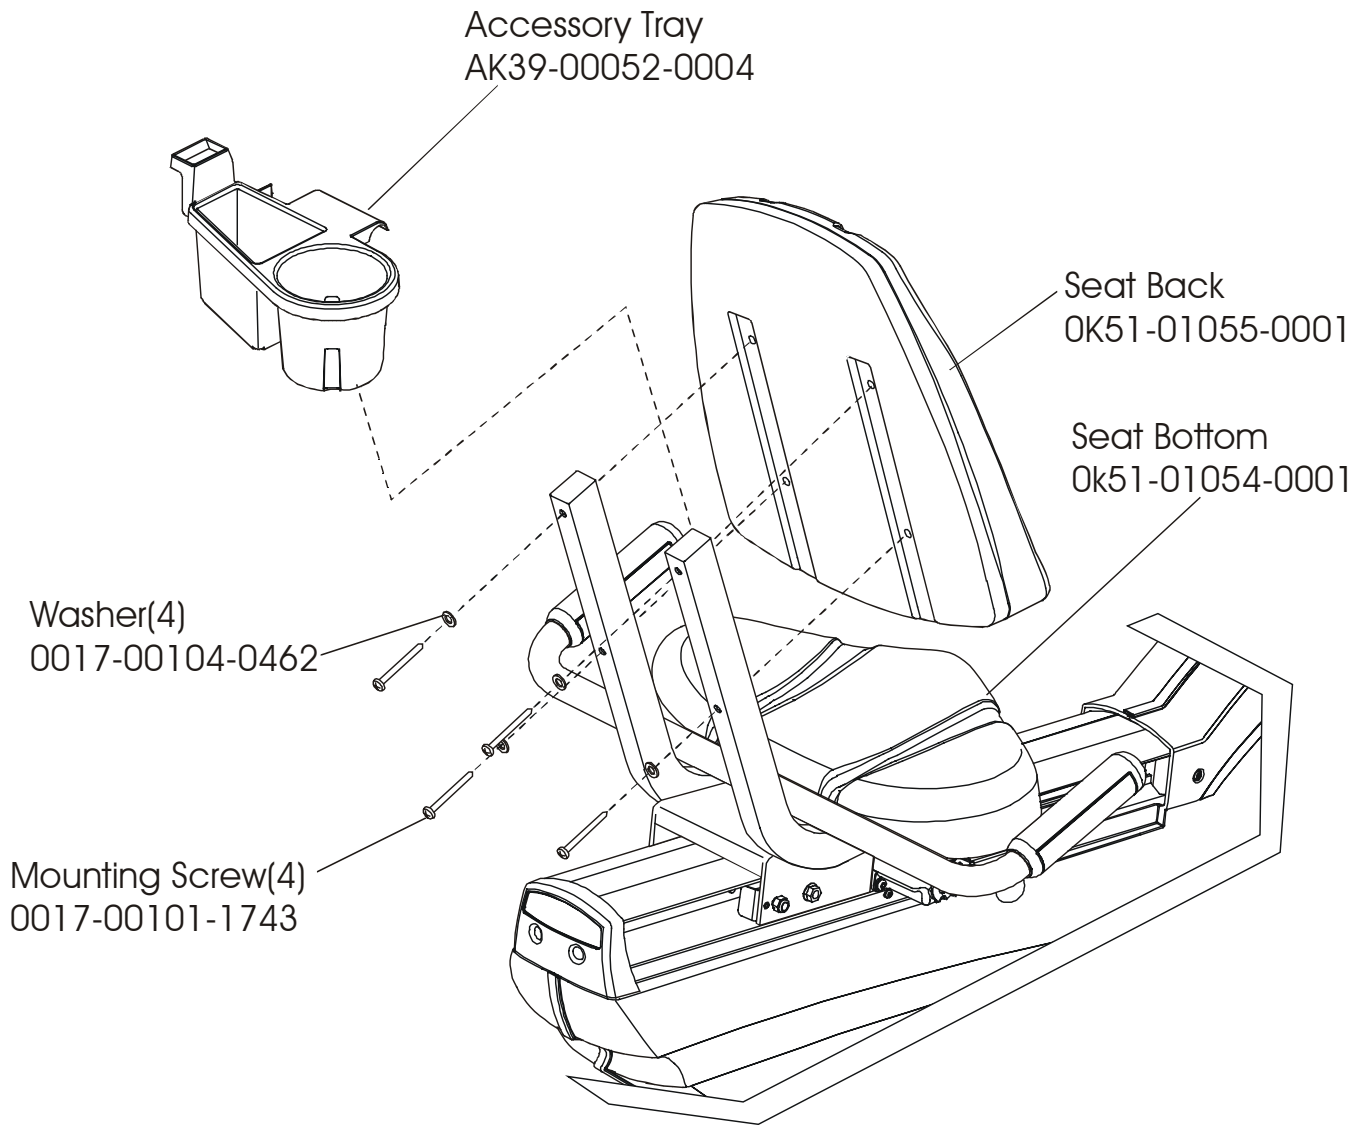

ARCTIC SILVER 93R
Seat Pads and Accessory Tray

93R-0XXX-02
S/N CCN100000 and UP